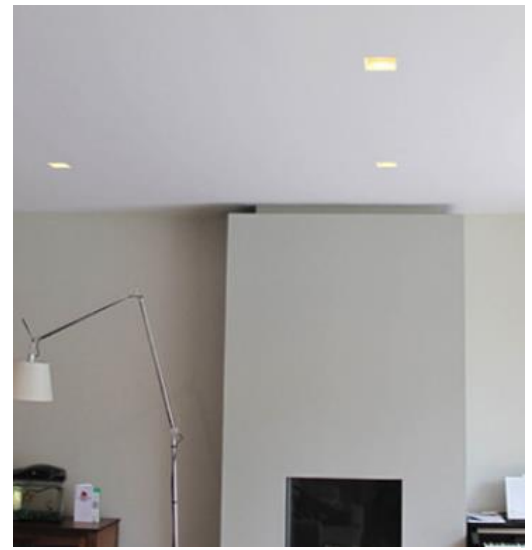

IP Rating: IP20

Weight: 0.6kg

User-friendly, simple maintenance, easy to change bulbs

Safe packing

GU10 lamp holder included in packing

TRIMLESS GYPSUM WALLWASH

MODEL: SIDE

LUNA
GROUP