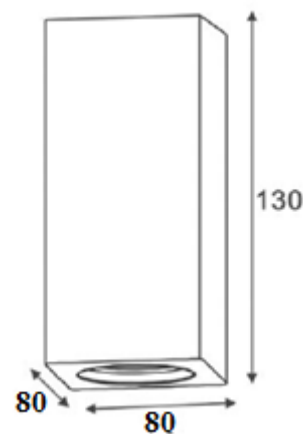

Technical Data Sheet

Surface Downlight, model Cube

Requires GU10 lamp, AC220-240V, max. 35W (not included)

Perfect for LED lamps GU10

Dimensions: 130mm×80mm

Material: gypsum, metal

Finish: manual polished silky surface

Colour: white, can be painted with mural paints

IP Rating: IP20

Weight: 0.9kg

User-friendly, simple maintenance, easy to change bulbs

Safe packing

GU10 lamp holder included in packing