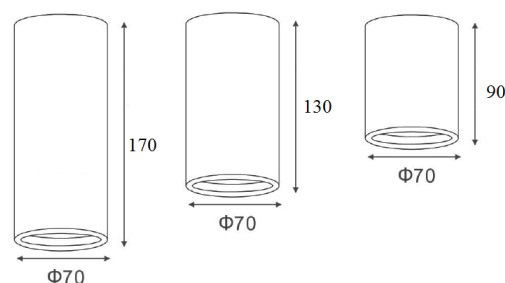

Technical Data Sheet

Surface Downlight, model Tube

Requires GU10 lamp, AC220-240V, max. 35W (not included)

Perfect for LED lamps GU10

Dimensions: 130mm×70mm

Material: gypsum, metal

Finish: manual polished silky surface

Colour: white, can be painted with mural paints

IP Rating: IP20

Weight: 0.5kg

User-friendly, simple maintenance, easy to change bulbs

Safe packing

GU10 lamp holder included in packing