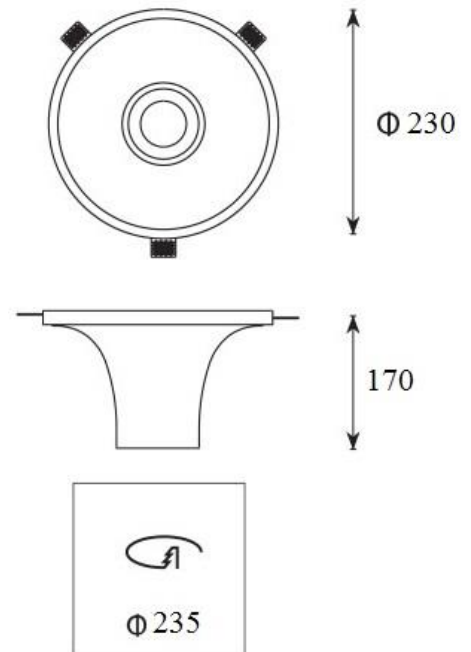

Technical Data Sheet

Trimless Recessed Downlight, model Mirana
Requires GU10 lamp, AC220-240V, max. 35W (not included)

Perfect for LED lamps GU10

Dimensions: 230mm×170mm

Height including the electrical part: 170mm

Cutout hole: Ø 235mm

Thickness of plasterboards: adjustable metal brackets to different thicknesses

Material: gypsum, metal

Finish: manual polished silky surface

Colour: white, can be painted with mural paints

IP Rating: IP20

Weight: 1.6kg

User-friendly, simple maintenance, easy to change bulbs

Safe packing

GU10 lamp holder included in packing