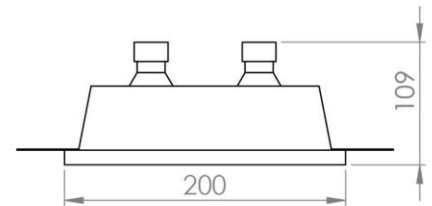

Technical Data Sheet

Trimless Recessed Downlight, model Fury Quadra
Requires 4xGU10 lamp, AC220-240V, max. 35W (not included)

Perfect for 4xLED lamps GU10

Dimensions: 200mm×190mm×50mm

Height including the electrical part: 100mm

Cutout hole: 205mm×195mm

Thickness of plasterboards: adjustable metal brackets to different thicknesses

Material: gypsum, metal

Finish: manual polished silky surface

Colour: white, can be painted with mural paints

IP Rating: IP20

Weight: 1.1kg

User-friendly, simple maintenance, easy to change bulbs

Safe packing

4xGU10 lamp holder included in packing