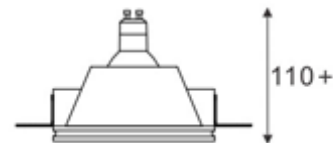

Technical Data Sheet

Trimless Recessed Downlight, model Oger
Requires GU10 lamp, AC220-240V, max. 35W (not included)

Perfect for LED lamps GU10

Dimensions: 155mm×155mm×45mm

Height including the electrical part: 110mm

Cutout hole: 158mm×158mm

Thickness of plasterboards: adjustable metal brackets to different thicknesses

Material: gypsum, metal

Finish: manual polished silky surface

Colour: white, can be painted with mural paints

IP Rating: IP20

Weight: 0.6kg

User-friendly, simple maintenance, easy to change bulbs

Safe packing

GU10 lamp holder included in packing