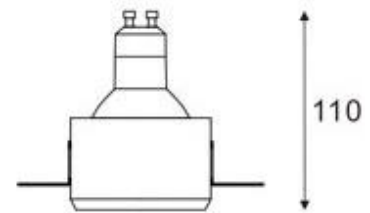

Technical Data Sheet

Trimless Recessed Downlight, model Tina
Requires GU10 lamp, AC220-240V, max. 35W (not included)

Perfect for LED lamps GU10

Dimensions: 80mm×80mm×50mm

Height including the electrical part: 110mm

Cutout hole: Ø 80mm

Thickness of plasterboards: adjustable metal brackets to different thicknesses

Material: gypsum, metal

Finish: manual polished silky surface

Colour: white, can be painted with mural paints

IP Rating: IP20

Weight: 0.2kg

User-friendly, simple maintenance, easy to change bulbs

Safe packing

GU10 lamp holder included in packing