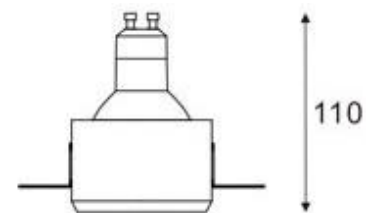

Technical Data Sheet

Trimless Recessed Downlight, model Deepa
Requires GU10 lamp, AC220-240V, max. 35W (not included)

Perfect for LED lamps GU10

Dimensions: 80mm×80mm×50mm

Height including the electrical part: 110mm

Cutout hole: 82mm×82mm

Thickness of plasterboards: adjustable metal brackets to different thicknesses

Material: gypsum, metal

Finish: manual polished silky surface

Colour: white, can be painted with mural paints

IP Rating: IP20

Weight: 0.3kg

User-friendly, simple maintenance, easy to change bulbs

Safe packing

GU10 lamp holder included in packing