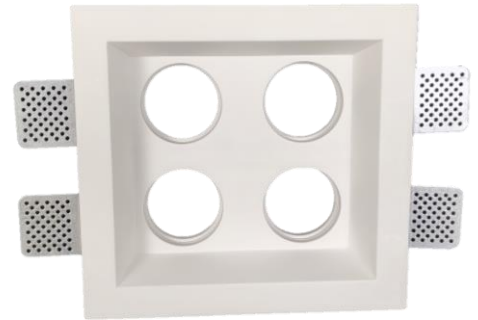

TRIMLESS GYPSUM DOWNLIGHT

MODEL: FURY QUADRA

LUNA
GROUP