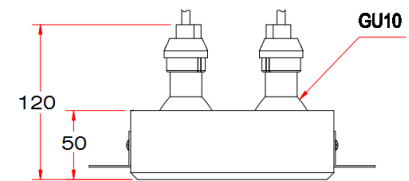

Technical Data Sheet

Trimless Recessed Downlight, model Tiny Double
Requires 2xGU10 lamp, AC220-240V, max. 35W (not included)

Perfect for 2xLED lamps GU10

Dimensions: 145mm×75mm×50mm

Height including the electrical part: 112mm

Cutout hole: 150mm×80mm

Thickness of plasterboards: adjustable metal brackets to different thicknesses

Material: gypsum, metal

Finish: manual polished silky surface

Colour: white, can be painted with mural paints

IP Rating: IP20

Weight: 0.6kg

User-friendly, simple maintenance, easy to change bulbs

Safe packing

2xGU10 lamp holder included in packing