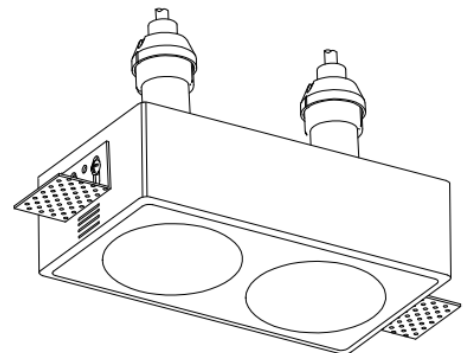

Technical Data Sheet

Trimless Recessed Downlight, model Tiny Double
Requires 2xGU10 lamp, AC220-240V, max. 35W (not included)

Perfect for 2xLED lamps GU10

Dimensions: 145mm×75mm×50mm

Height including the electrical part: 112mm

Cutout hole: 150mm×80mm

Thickness of plasterboards: adjustable metal brackets to different thicknesses

Material: gypsum, metal

Finish: manual polished silky surface

Colour: white, can be painted with mural paints

IP Rating: IP20

Weight: 0.6kg

User-friendly, simple maintenance, easy to change bulbs

Safe packing

2xGU10 lamp holder included in packing