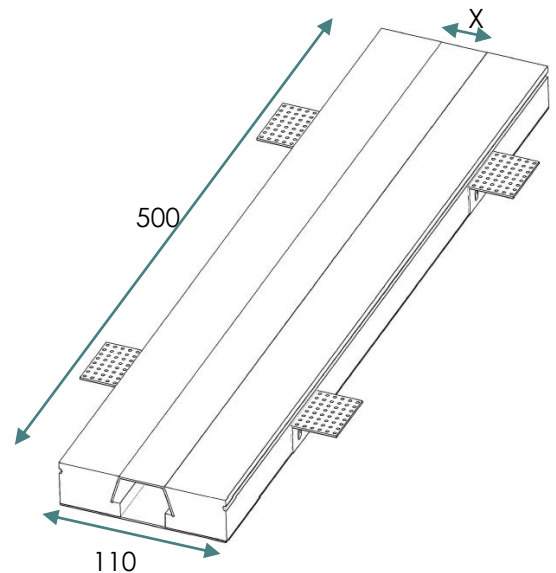

Technical Data Sheet

Ceiling-recessed lighting in paintable gypsum plaster. Direct installation on false ceiling structure. Designed for either individual installations and creation of multiple lines of cut light in ceilings or walls. The LED strip is easily fitted after installation. The silicone cover is included.

Dimensions: 500mm×110mm×35mm (various light width)

Cutout hole: 113mm×503mm

Thickness of plasterboards: adjustable metal brackets to different thicknesses

Material: gypsum, metal

Finish: manual polished silky surface

Colour: white, can be painted with mural paints

IP Rating: IP20

Weight: 1.5kg

User-friendly, simple maintenance, easy to change LED

Safe packing

Developed to host LED strips of different models