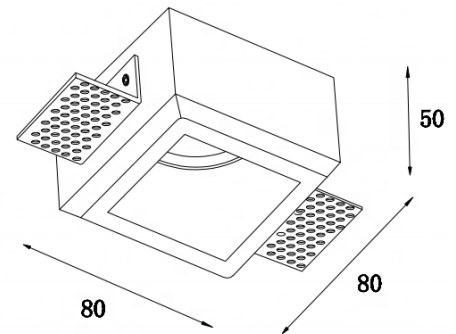

Technical Data Sheet

Trimless Recessed Downlight, model Deepa
Requires GU10 lamp, AC220-240V, max. 35W (not included)

Perfect for LED lamps GU10

Dimensions: 80mm×80mm×50mm

Height including the electrical part: 110mm

Cutout hole: 82mm×82mm

Thickness of plasterboards: adjustable metal brackets to different thicknesses

Material: gypsum, metal

Finish: manual polished silky surface

Colour: white, can be painted with mural paints

IP Rating: IP20

Weight: 0.3kg

User-friendly, simple maintenance, easy to change bulbs

Safe packing

GU10 lamp holder included in packing