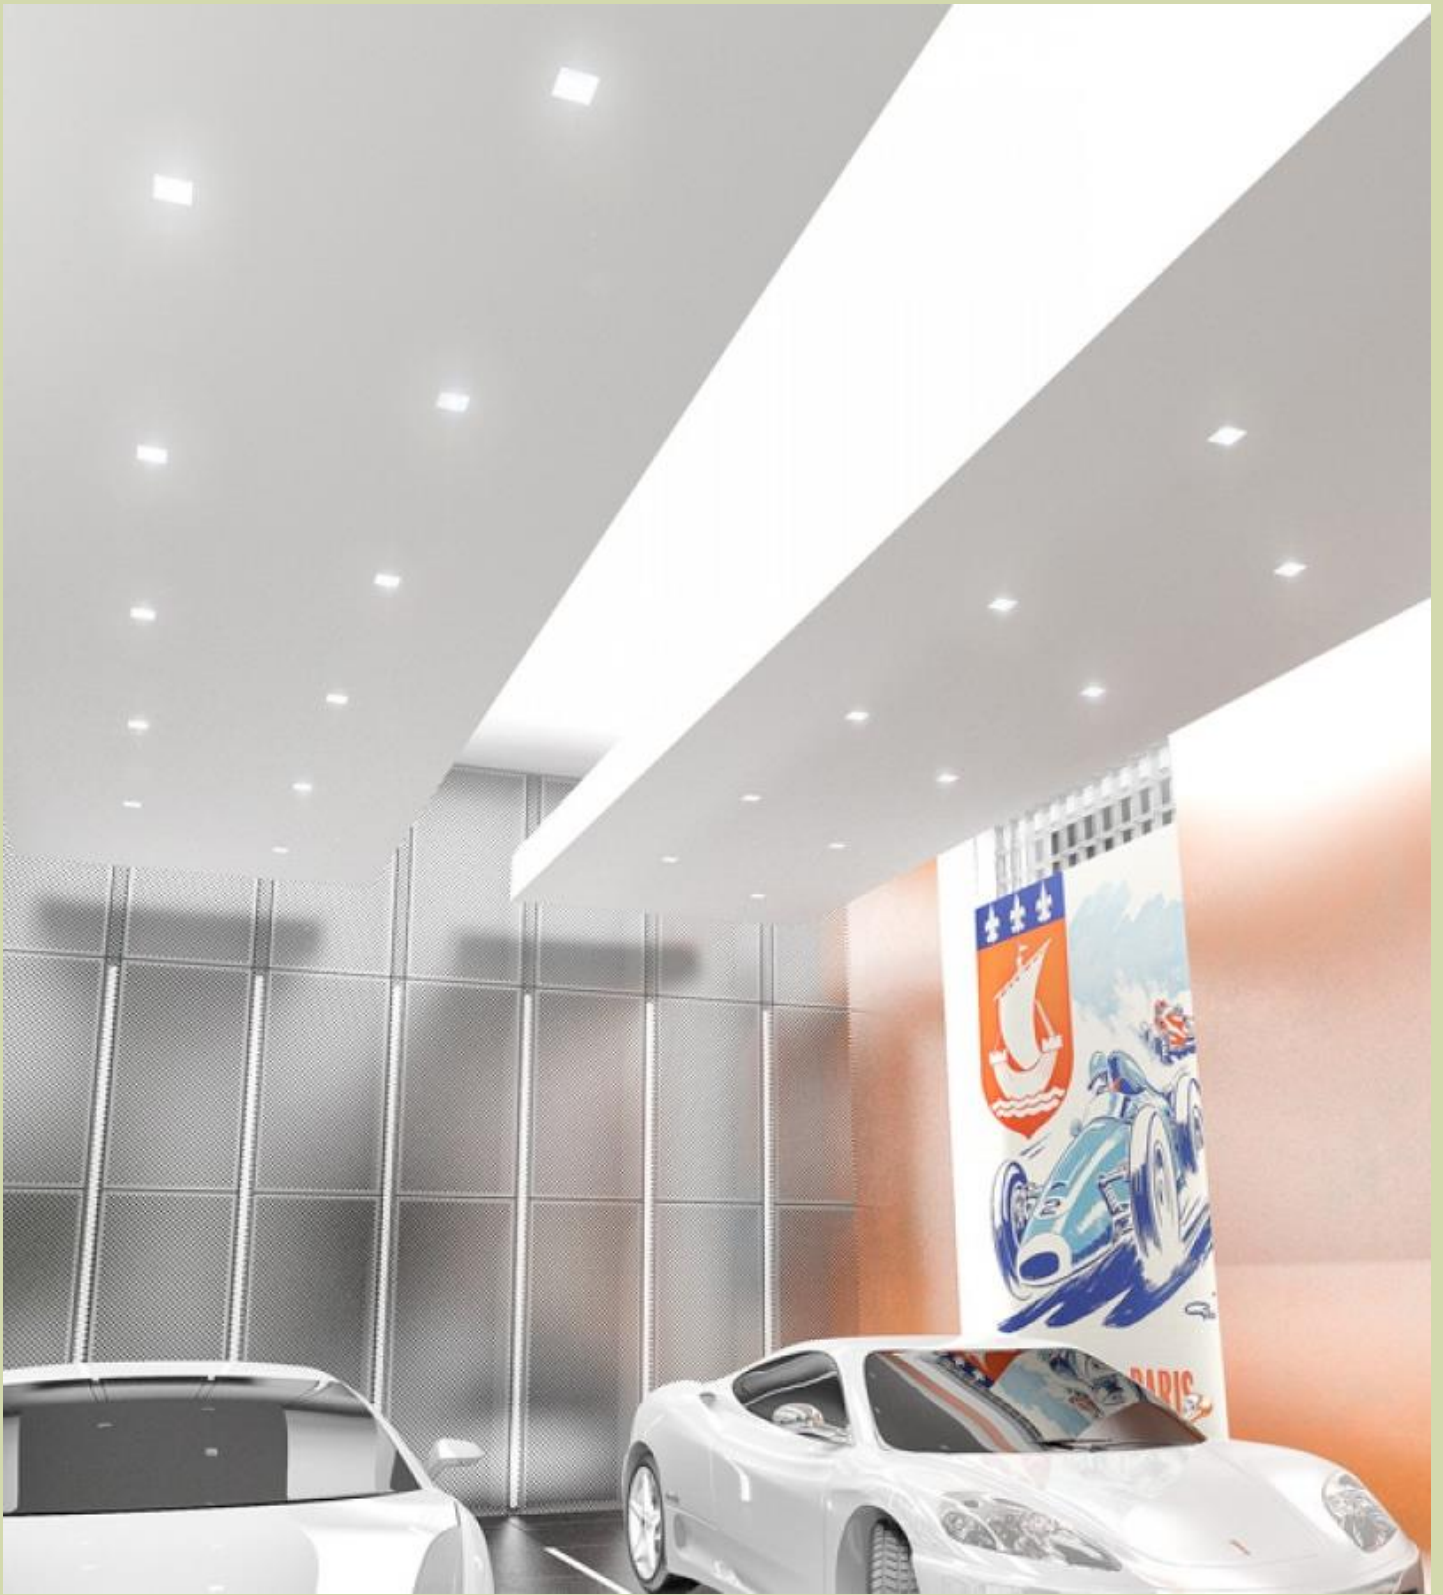

IP Rating: IP20

Weight: 0.6kg

User-friendly, simple maintenance, easy to change bulbs

Safe packing

GU10 lamp holder included in packing

TRIMLESS GYPSUM WALLWASH

MODEL: SIDE

LUNA
GROUP