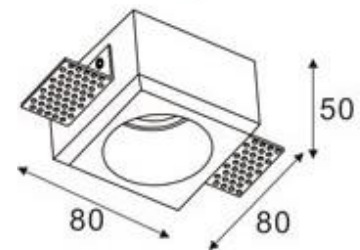

Technical Data Sheet

Trimless Recessed Downlight, model Tiny
Requires GU10 lamp, AC220-240V, max. 35W (not included)

Perfect for LED lamps GU10

Dimensions: 80mm×80mm×50mm

Height including the electrical part: 110mm

Cutout hole: 82mm×82mm

Thickness of plasterboards: adjustable metal brackets to different thicknesses

Material: gypsum, metal

Finish: manual polished silky surface

Colour: white, can be painted with mural paints

IP Rating: IP20

Weight: 0.3kg

User-friendly, simple maintenance, easy to change bulbs

Safe packing

GU10 lamp holder included in packing