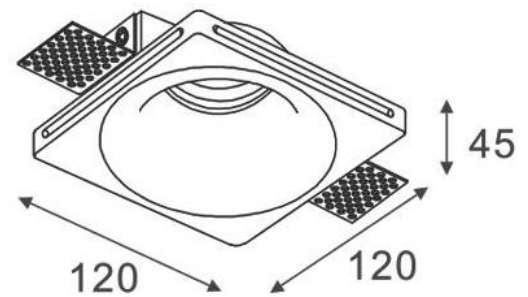

Technical Data Sheet

Trimless Recessed Downlight, model Magi adjustable
Requires GU10 lamp, AC220-240V, max. 35W (not included)

Perfect for LED lamps GU10

Dimensions: 120mm×120mm×45mm

Height including the electrical part: 110mm

Cutout hole: 123mm×123mm

Thickness of plasterboards: adjustable metal brackets to different thicknesses

Material: gypsum, metal

Finish: manual polished silky surface

Colour: white, can be painted with mural paints

IP Rating: IP20

Weight: 0.4kg

User-friendly, simple maintenance, easy to change bulbs

Safe packing

GU10 lamp holder included in packing