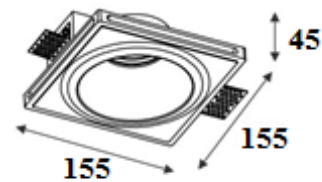

Technical Data Sheet

Trimless Recessed Downlight, model Oger
Requires GU10 lamp, AC220-240V, max. 35W (not included)

Perfect for LED lamps GU10

Dimensions: 155mm×155mm×45mm

Height including the electrical part: 110mm

Cutout hole: 158mm×158mm

Thickness of plasterboards: adjustable metal brackets to different thicknesses

Material: gypsum, metal

Finish: manual polished silky surface

Colour: white, can be painted with mural paints

IP Rating: IP20

Weight: 0.6kg

User-friendly, simple maintenance, easy to change bulbs

Safe packing

GU10 lamp holder included in packing

ADJUSTABLE MODEL

Oger

New