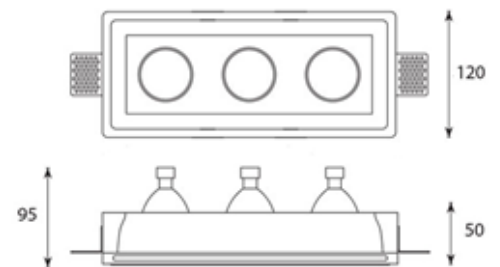

Technical Data Sheet

Trimless Recessed Downlight, model Fury Triple
Requires 3xGU10 lamp, AC220-240V, max. 35W (not included)

Perfect for 3xLED lamps GU10

Dimensions: 275mm×120mm×50mm

Height including the electrical part: 100mm

Cutout hole: 80mm×125mm

Thickness of plasterboards: adjustable metal brackets to different thicknesses

Material: gypsum, metal

Finish: manual polished silky surface

Colour: white, can be painted with mural paints

IP Rating: IP20

Weight: 0.9kg

User-friendly, simple maintenance, easy to change bulbs

Safe packing

3xGU10 lamp holder included in packing