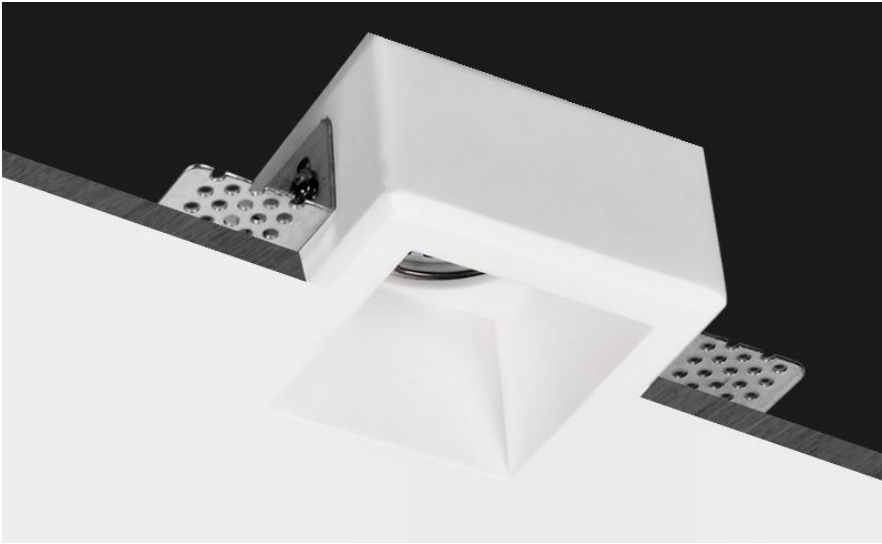

TRIMLESS GYPSUM DOWNLIGHT

MODEL: DEEPA

LUNA
GROUP