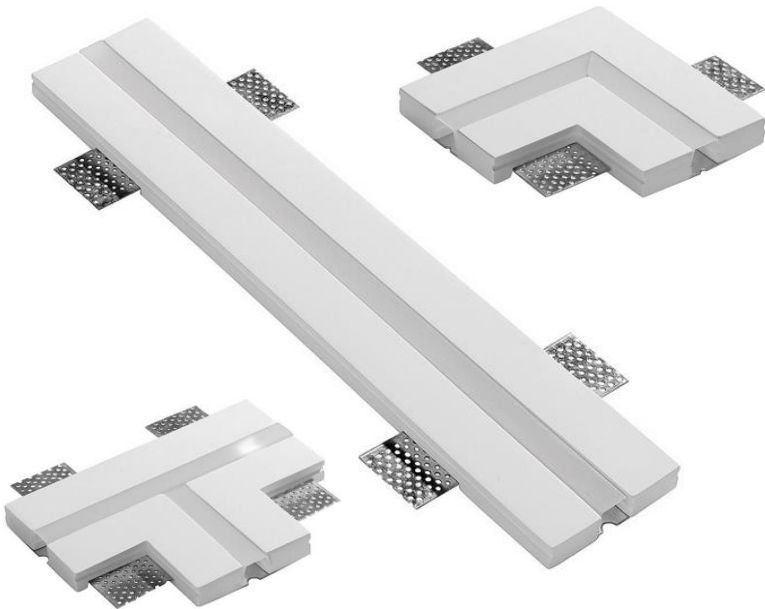

Dimensions: 130mm×80mm

Material: gypsum, metal

Finish: manual polished silky surface

Colour: white, can be painted with mural paints

IP Rating: IP20

Weight: 0.9kg

User-friendly, simple maintenance, easy to change bulbs

Safe packing

GU10 lamp holder included in packing

Trimless Gypsum Linear light

GYPSUM COLLECTION
LUNAGP.IR

TRIMLESS GYPSUM LINEAR LIGHT

MODEL: FRIMA

LUNA
GROUP

Technical Data Sheet

Ceiling-recessed lighting in paintable gypsum plaster. Direct installation on false ceiling structure. Designed for either individual installations and creation of multiple lines of cut light in ceilings or walls. The LED strip is easily fitted after installation. The silicone cover is included.

Dimensions: 500mm×110mm×35mm (various light width)

Cutout hole: 113mm×503mm

Thickness of plasterboards: adjustable metal brackets to different thicknesses

Material: gypsum, metal

Finish: manual polished silky surface