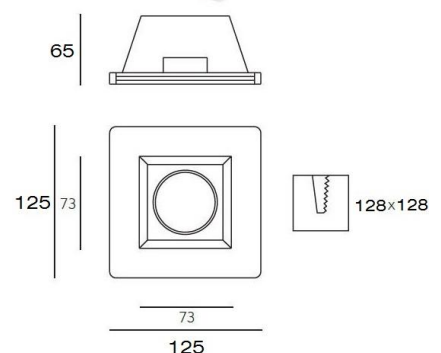

Technical Data Sheet

Trimless Recessed Downlight, model Fury
Requires GU10 lamp, AC220-240V, max. 35W (not included)

Perfect for LED lamps GU10

Dimensions: 125mm×125mm×65mm

Height including the electrical part: 130mm

Cutout hole: 128mm×128mm

Thickness of plasterboards: adjustable metal brackets to different thicknesses

Material: gypsum, metal

Finish: manual polished silky surface

Colour: white, can be painted with mural paints

IP Rating: IP20

Weight: 0.6kg

User-friendly, simple maintenance, easy to change bulbs

Safe packing

GU10 lamp holder included in packing