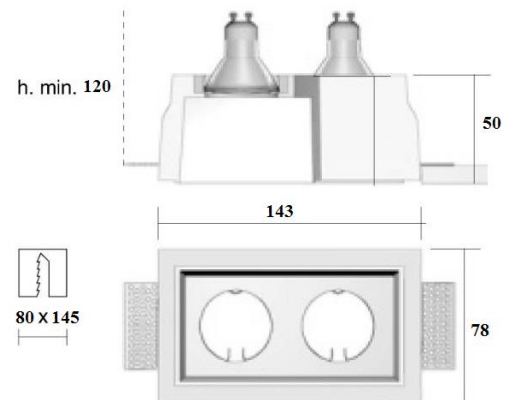

Technical Data Sheet

Trimless Recessed Downlight, model Deepa Double
Requires 2xGU10 lamp, AC220-240V, max. 35W (not included)

Perfect for 2xLED lamps GU10

Dimensions: 143mm×78mm×50mm

Height including the electrical part: 112mm

Cutout hole: 145mm×80mm

Thickness of plasterboards: adjustable metal brackets to different thicknesses

Material: gypsum, metal

Finish: manual polished silky surface

Colour: white, can be painted with mural paints

IP Rating: IP20

Weight: 0.45kg

User-friendly, simple maintenance, easy to change bulbs

Safe packing

2xGU10 lamp holder included in packing