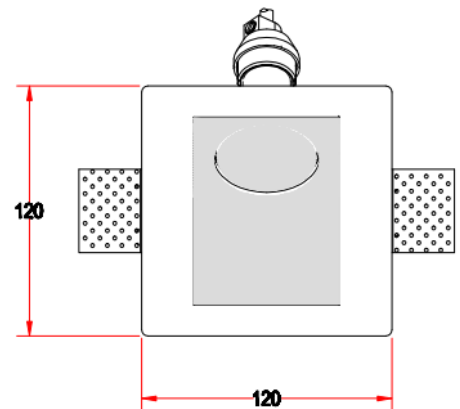

Technical Data Sheet

Trimless Recessed Wallwash, model Side
Requires GU10 lamp, AC220-240V, max. 35W (not included)

Perfect for LED lamps GU10

Dimensions: 120mm×120mm×60mm

Height including the electrical part: 130mm

Cutout hole: 123mm×123mm

Thickness of plasterboards: adjustable metal brackets to different thicknesses

Material: gypsum, metal

Finish: manual polished silky surface

Colour: white, can be painted with mural paints

IP Rating: IP20

Weight: 0.5kg

User-friendly, simple maintenance, easy to change bulbs

Safe packing

GU10 lamp holder included in packing