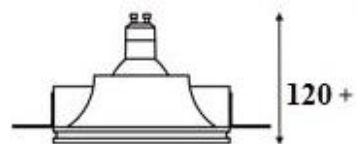

Technical Data Sheet

Trimless Recessed Downlight, model Magi Round
Requires GU10 lamp, AC220-240V, max. 35W (not included)

Perfect for LED lamps GU10

Dimensions: 130mm×50mm

Height including the electrical part: 120mm

Cutout hole: Ø 132mm

Thickness of plasterboards: adjustable metal brackets to different thicknesses

Material: gypsum, metal

Finish: manual polished silky surface

Colour: white, can be painted with mural paints

IP Rating: IP20

Weight: 0.4kg

User-friendly, simple maintenance, easy to change bulbs

Safe packing

GU10 lamp holder included in packing