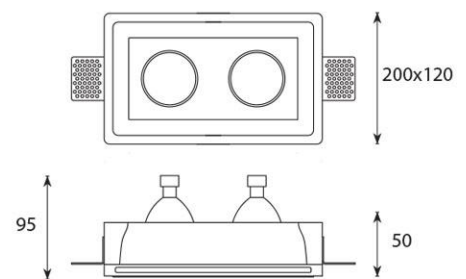

Technical Data Sheet

Trimless Recessed Downlight, model Fury Double
Requires 2xGU10 lamp, AC220-240V, max. 35W (not included)

Perfect for 2xLED lamps GU10

Dimensions: 200mm×120mm×50mm

Height including the electrical part: 100mm

Cutout hole: 205mm×125mm

Thickness of plasterboards: adjustable metal brackets to different thicknesses

Material: gypsum, metal

Finish: manual polished silky surface

Colour: white, can be painted with mural paints

IP Rating: IP20

Weight: 0.9kg

User-friendly, simple maintenance, easy to change bulbs

Safe packing

2xGU10 lamp holder included in packing