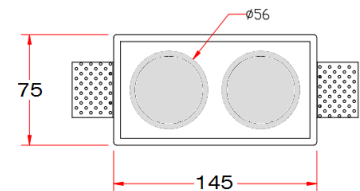

Technical Data Sheet

Trimless Recessed Downlight, model Tiny Double
Requires 2xGU10 lamp, AC220-240V, max. 35W (not included)

Perfect for 2xLED lamps GU10

Dimensions: 145mm×75mm×50mm

Height including the electrical part: 112mm

Cutout hole: 150mm×80mm

Thickness of plasterboards: adjustable metal brackets to different thicknesses

Material: gypsum, metal

Finish: manual polished silky surface

Colour: white, can be painted with mural paints

IP Rating: IP20

Weight: 0.6kg

User-friendly, simple maintenance, easy to change bulbs

Safe packing

2xGU10 lamp holder included in packing