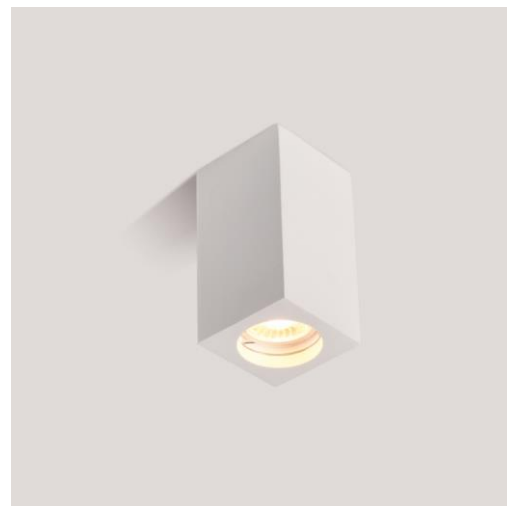

Material: gypsum, metal

Finish: manual polished silky surface

Colour: white, can be painted with mural paints

IP Rating: IP20

Weight: 0.5kg

User-friendly, simple maintenance, easy to change bulbs

Safe packing

GU10 lamp holder included in packing

SURFACE GYPSUM DOWNLIGHT

MODEL: CUBE

LUNA
GROUP

Technical Data Sheet

Surface Downlight, model Cube

Requires GU10 lamp, AC220-240V, max. 35W (not included)

Perfect for LED lamps GU10

Dimensions: 130mm×80mm

Material: gypsum, metal

Finish: manual polished silky surface

Colour: white, can be painted with mural paints

IP Rating: IP20

Weight: 0.9kg

User-friendly, simple maintenance, easy to change bulbs