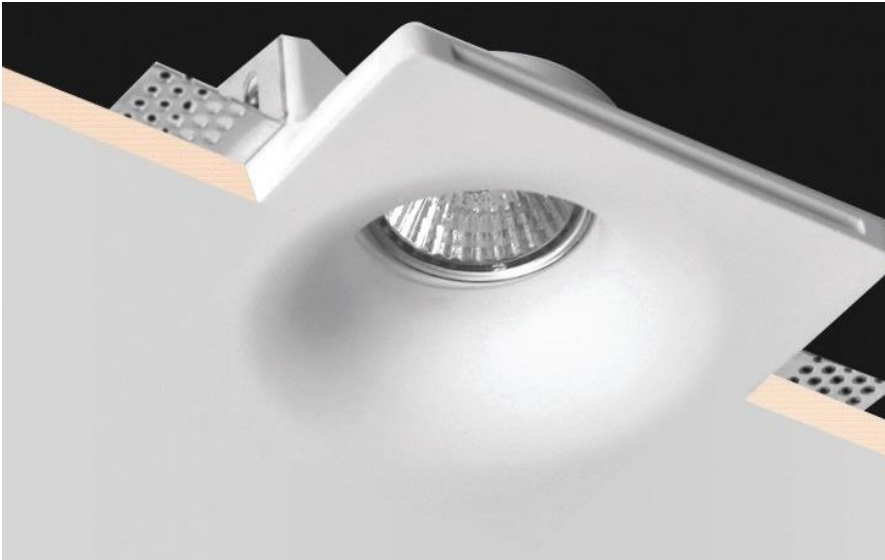

TRIMLESS GYPSUM DOWNLIGHT

MODEL: MAGI

LUNA
GROUP