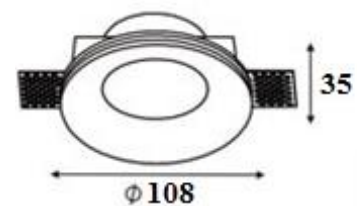

Technical Data Sheet

Trimless Recessed Downlight, model Darka
Requires GU10 lamp, AC220-240V, max. 35W (not included)

Perfect for LED lamps GU10

Dimensions: 108mm×35mm

Height including the electrical part: 110mm

Cutout hole: Ø 111mm

Thickness of plasterboards: adjustable metal brackets to different thicknesses

Material: gypsum, metal

Finish: manual polished silky surface

Colour: white, can be painted with mural paints

IP Rating: IP20

Weight: 0.3kg

User-friendly, simple maintenance, easy to change bulbs

Safe packing

GU10 lamp holder included in packing