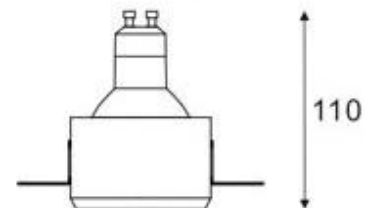

Technical Data Sheet

Trimless Recessed Downlight, model Tiny
Requires GU10 lamp, AC220-240V, max. 35W (not included)

Perfect for LED lamps GU10

Dimensions: 80mm×80mm×50mm

Height including the electrical part: 110mm

Cutout hole: 82mm×82mm

Thickness of plasterboards: adjustable metal brackets to different thicknesses

Material: gypsum, metal

Finish: manual polished silky surface

Colour: white, can be painted with mural paints

IP Rating: IP20

Weight: 0.3kg

User-friendly, simple maintenance, easy to change bulbs

Safe packing

GU10 lamp holder included in packing