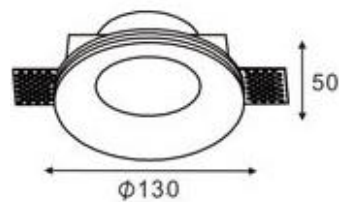

Technical Data Sheet

Trimless Recessed Downlight, model Magi Round
Requires GU10 lamp, AC220-240V, max. 35W (not included)

Perfect for LED lamps GU10

Dimensions: 130mm×50mm

Height including the electrical part: 120mm

Cutout hole: Ø 132mm

Thickness of plasterboards: adjustable metal brackets to different thicknesses

Material: gypsum, metal

Finish: manual polished silky surface

Colour: white, can be painted with mural paints

IP Rating: IP20

Weight: 0.4kg

User-friendly, simple maintenance, easy to change bulbs

Safe packing

GU10 lamp holder included in packing