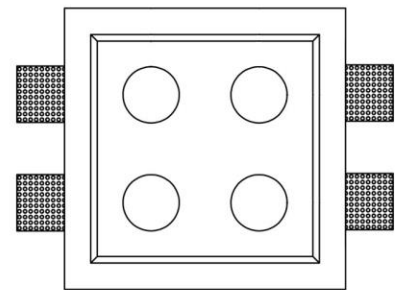

Technical Data Sheet

Trimless Recessed Downlight, model Fury Quadra
Requires 4xGU10 lamp, AC220-240V, max. 35W (not included)

Perfect for 4xLED lamps GU10

Dimensions: 200mm×190mm×50mm

Height including the electrical part: 100mm

Cutout hole: 205mm×195mm

Thickness of plasterboards: adjustable metal brackets to different thicknesses

Material: gypsum, metal

Finish: manual polished silky surface

Colour: white, can be painted with mural paints

IP Rating: IP20

Weight: 1.1kg

User-friendly, simple maintenance, easy to change bulbs

Safe packing

4xGU10 lamp holder included in packing