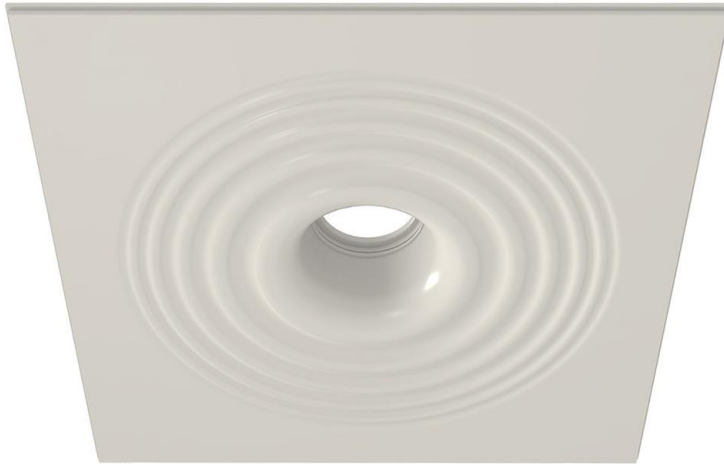

Cutout hole: 145mm×80mm

Thickness of plasterboards: adjustable metal brackets to different thicknesses

Material: gypsum, metal

Finish: manual polished silky surface

Colour: white, can be painted with mural paints

IP Rating: IP20

Weight: 0.45kg

User-friendly, simple maintenance, easy to change bulbs

Safe packing

2xGU10 lamp holder included in packing

TRIMLESS GYPSUM DOWNLIGHT

MODEL: WAVE

LUNA
GROUP

Technical Data Sheet

Trimless Recessed Downlight, model wave

Requires AR111 lamp, AC220-240V, max. 55W

Dimensions: 600mm×600mm×170mm

Height including the electrical part: 250mm

Cutout hole: 600mm×600mm

Material: gypsum, metal

Finish: manual polished silky surface

Colour: white, can be painted with mural paints

IP Rating: IP20

Weight: 6kg

User-friendly, simple maintenance, easy to change bulbs

Safe packing

595x595

150