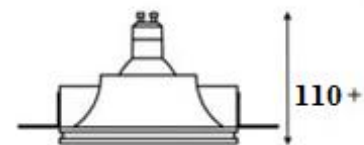

Technical Data Sheet

Trimless Recessed Downlight, model Darka
Requires GU10 lamp, AC220-240V, max. 35W (not included)

Perfect for LED lamps GU10

Dimensions: 108mm×35mm

Height including the electrical part: 110mm

Cutout hole: Ø 111mm

Thickness of plasterboards: adjustable metal brackets to different thicknesses

Material: gypsum, metal

Finish: manual polished silky surface

Colour: white, can be painted with mural paints

IP Rating: IP20

Weight: 0.3kg

User-friendly, simple maintenance, easy to change bulbs

Safe packing

GU10 lamp holder included in packing